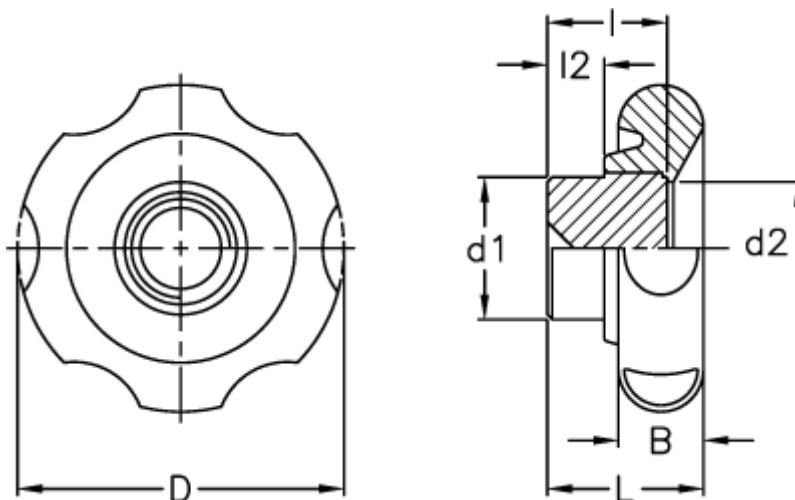

Article number: 2302174211

Description: E+G Lobe knob
VL.640/60 FP-A

Measures

$B = 16$

$D = 61$

$d_1 = 25$

$d_2 = 24$

$l = 23$

$L = 30$

$l_2 = 11$